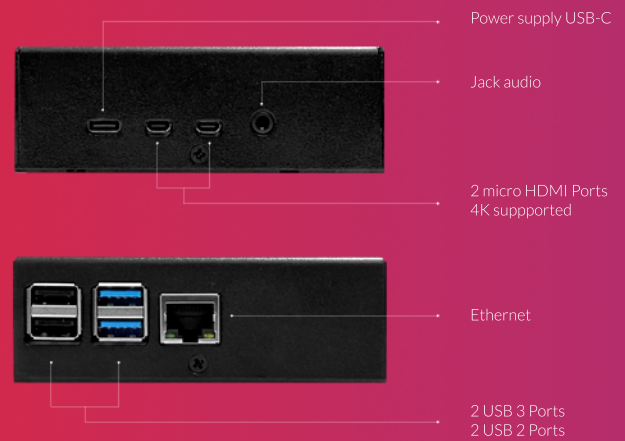

instantPlaySLIDE

HARDWARE SPECS

PERFORMANCE

CPU Quad Core 1.2GHz

RAM 1GB

SDHC 32GB U3 A1

CONNECTIONS

WI-FI

ETHERNET 100 Base

4 USB 2.0

HDMI

JACK AUDIO 3.5 MM

SUPPORTED RESOLUTIONS

1280x720 downscale, 1920x960 downscale, 1920x1200 downscale, 1920x1080 native, 1920x1200 adapt, 3840x2160 upscale

ACCESSORIES

Power supply

HDMI 1m cable

Ethernet 1m cable

OTHER SPECS

Dimensions 10 cm x 10 cm x 3,5 cm

Holes for wall mounting

2 years warranty

Stereo audio output